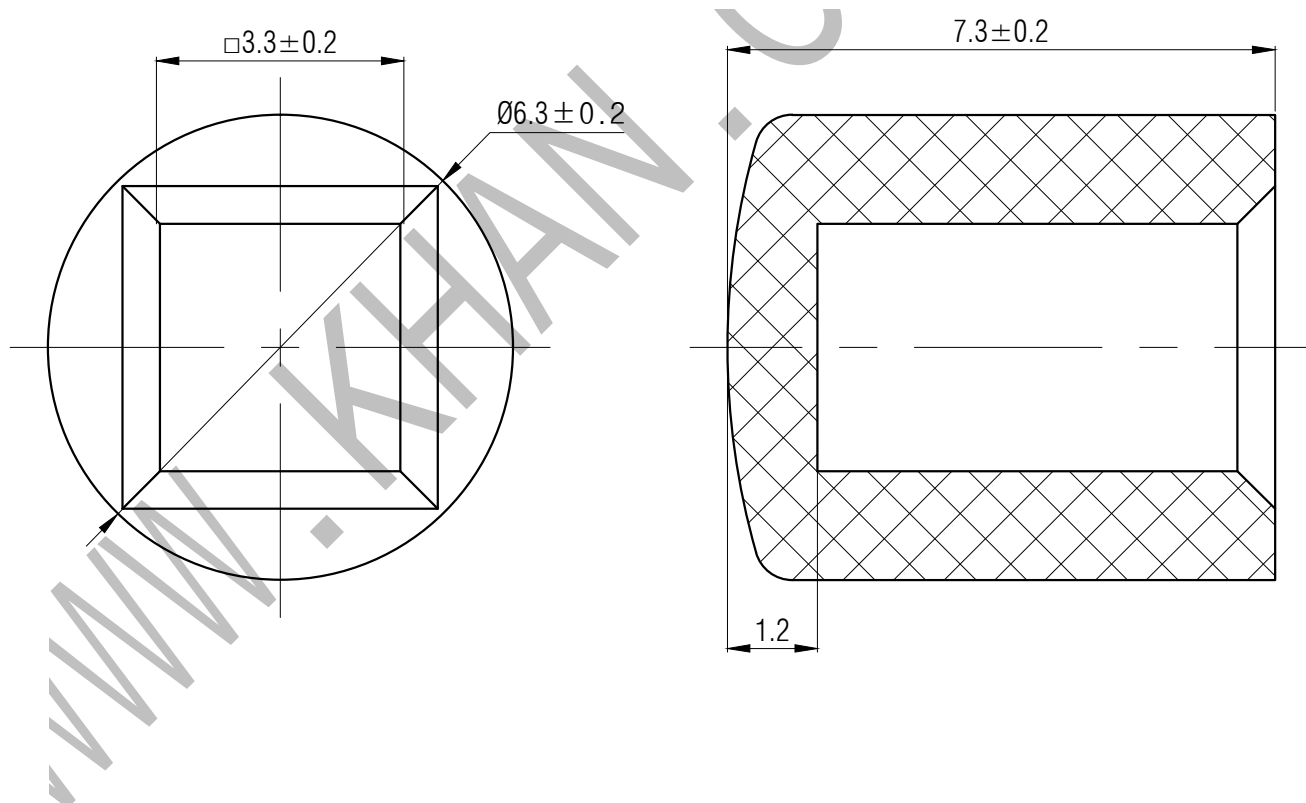

SWITCH CAP  
P/N:SC417

Materials ABS

Color Black  
(OEM AVAILABLE)

Packaging

Bulk Package  
Inner Package: Plastic bag  
Outer Package: Carton

VERSION		PROJECTION	DESIGN	
KH14FE22E				
SCALE	SIZE	 Dimensions are shown:mm(inches)	DRAWN	
10:1	A4		2014.02.20	APPROVAL